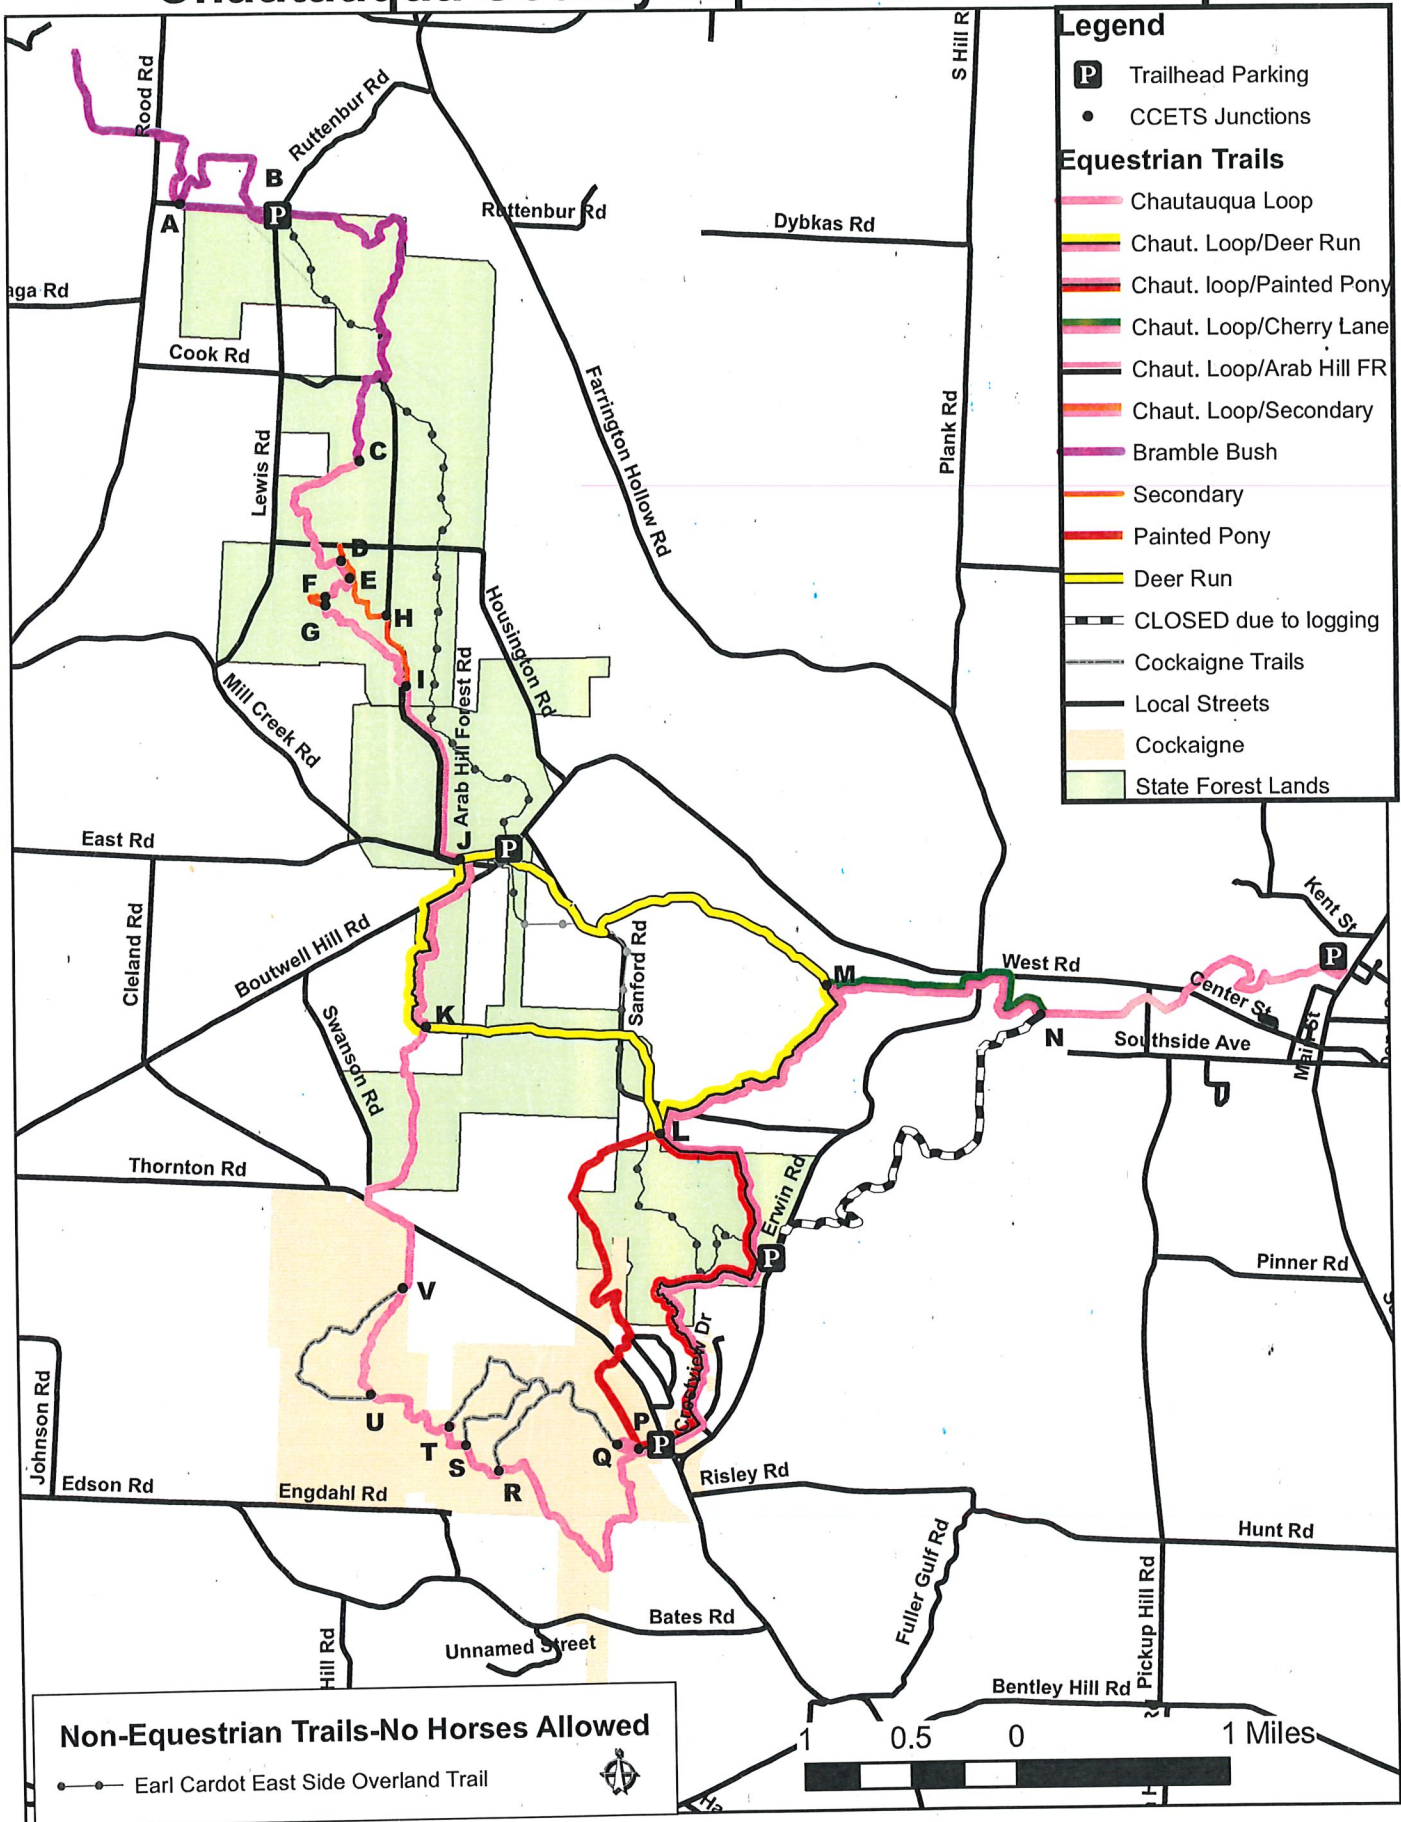

# Chautauqua County Equestrian Trails Map

CCETS Horse Trails are Open June 1st-September 30 th Annually